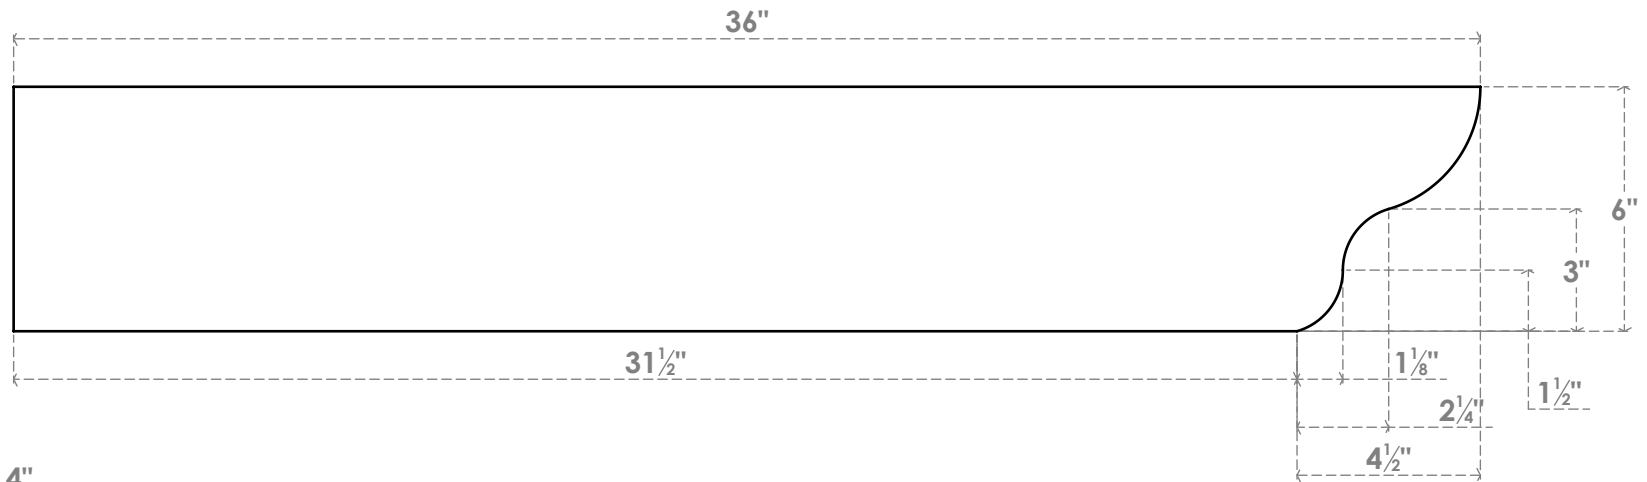

RFTP04X06X36GRN

4"W X 6"H X 36"L GREENSBORO ARCHITECTURAL GRADE PVC RAFTER TAIL

SIDE PROFILE

FRONT PROFILE

ISOMETRIC

EKENA MILLWORK
 2300 WEST MAIN ST.
 CLARKSVILLE, TX 75426
 TOLL FREE: 866-607-0453
 WWW.EKENAMILLWORK.COM