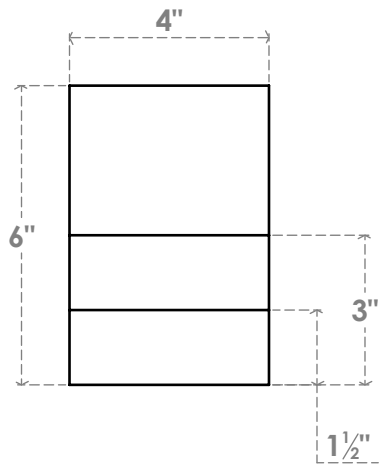

RFTP04X06X36GRN

4"W X 6"H X 36"L GREENSBORO ARCHITECTURAL GRADE PVC RAFTER TAIL

SIDE PROFILE

FRONT PROFILE

ISOMETRIC

EKENA MILLWORK
 2300 WEST MAIN ST.
 CLARKSVILLE, TX 75426
 TOLL FREE: 866-607-0453
 WWW.EKENAMILLWORK.COM